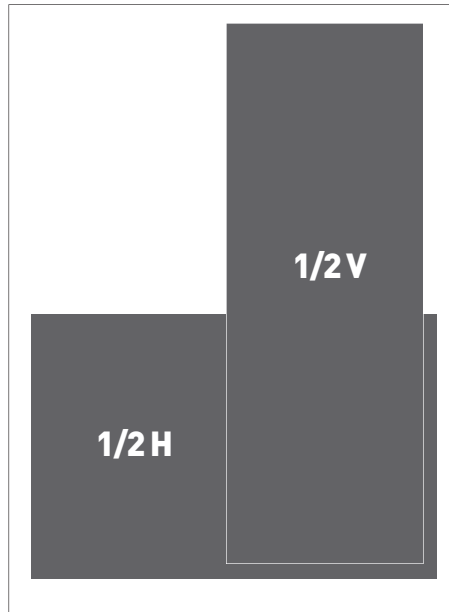

to advertise call 401.521.0023 or email jeanette@providenceonline.com
www.ProvidenceOnline.com

Mechanical Sizes

So Rhode Island | Providence Monthly | East Side Monthly

Magazine Trim Size.....	10"x13.5"
Spot.....	2.125" x 2.875"
1/8 Page V.....	2.125" x 5.875"
1/8 Page H.....	4.375" x 2.875"
1/4 Page.....	4.375" x 5.875"
1/2 Page V.....	4.375" x 12"
1/2 Page H.....	9" x 5.875"
Full Page Bleed.....	10.5" x 14"
Business Focus.....	4.37" x 2.125"