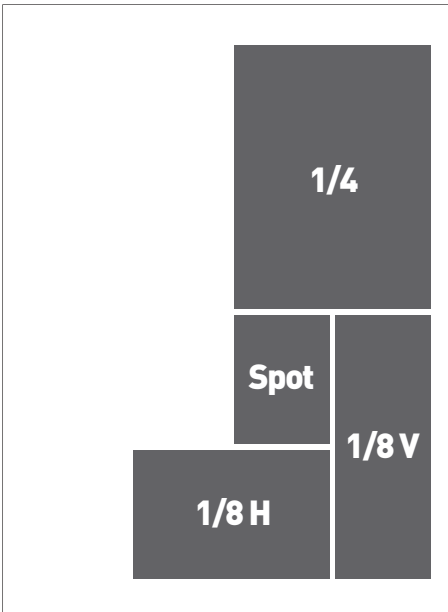

to advertise call 401.521.0023 or email jeanette@providenceonline.com
www.ProvidenceOnline.com

Mechanical Sizes

So Rhode Island | Providence Monthly | East Side Monthly

Magazine Trim Size.....	10"x13.5"
Spot.....	2.125" x 2.875"
1/8 Page V.....	2.125" x 5.875"
1/8 Page H.....	4.375" x 2.875"
1/4 Page.....	4.375" x 5.875"
1/2 Page V.....	4.375" x 12"
1/2 Page H.....	9" x 5.875"
Full Page Bleed.....	10.5" x 14"
Business Focus.....	4.37" x 2.125"